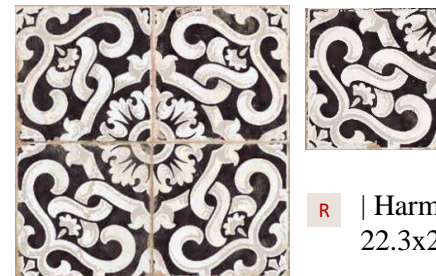

HARMONY

by PERONDA

R | Cuban Silver Star
22.3x22.3 cm

HARMONY

by PERONDA

R | Harmony Lenos Mirabello
22.3x22.3 cm

R | Harmony Lenos Trieste
22.3x22.3 cm

R | Harmony Lenos Mirtos
22.3x22.3 cm