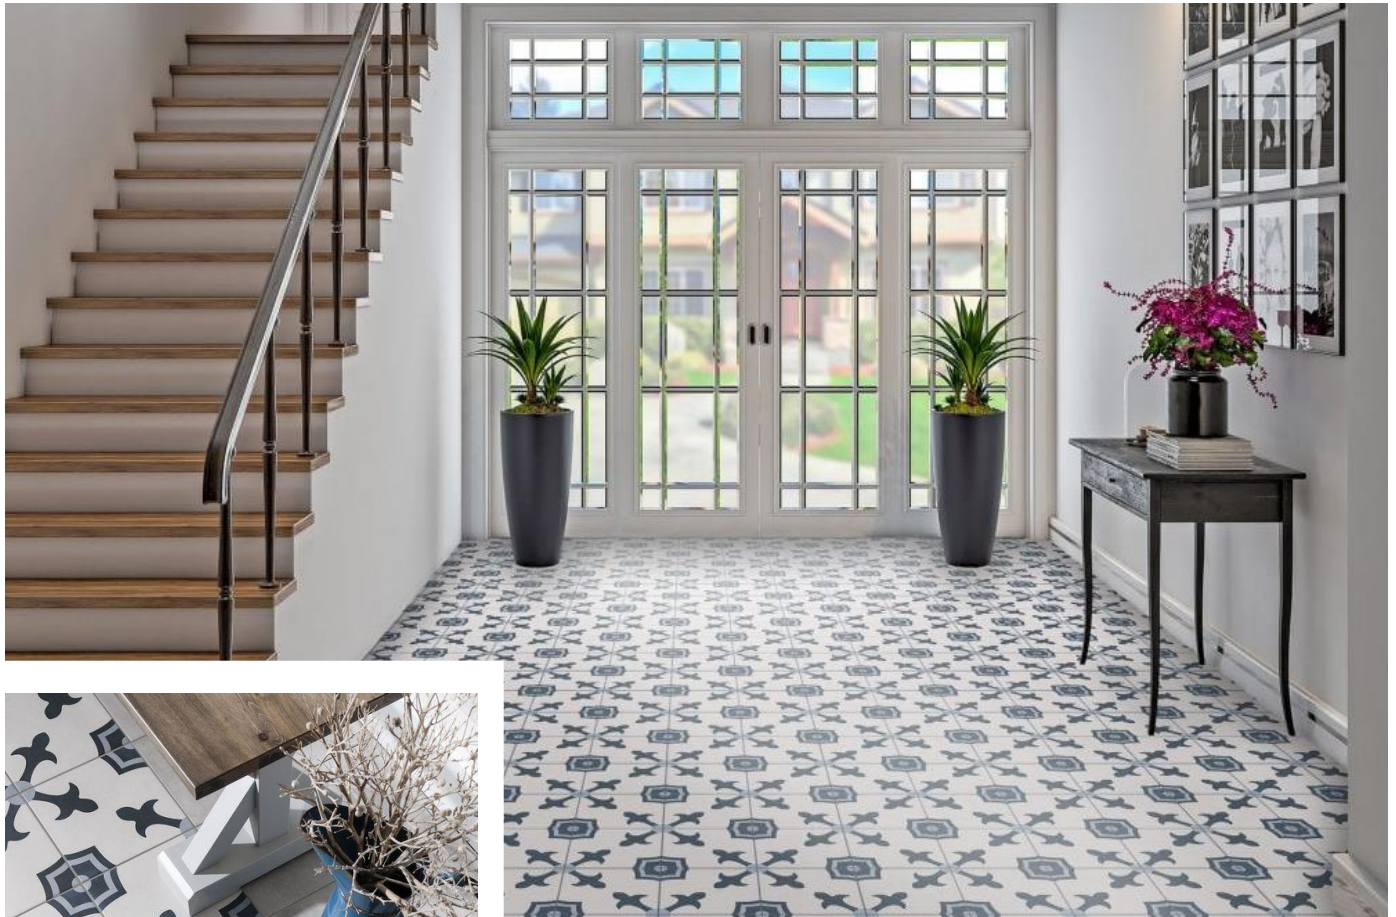

R | Hawana White Herald
22.3x22.3 cm

HARMONY
by PERONDA