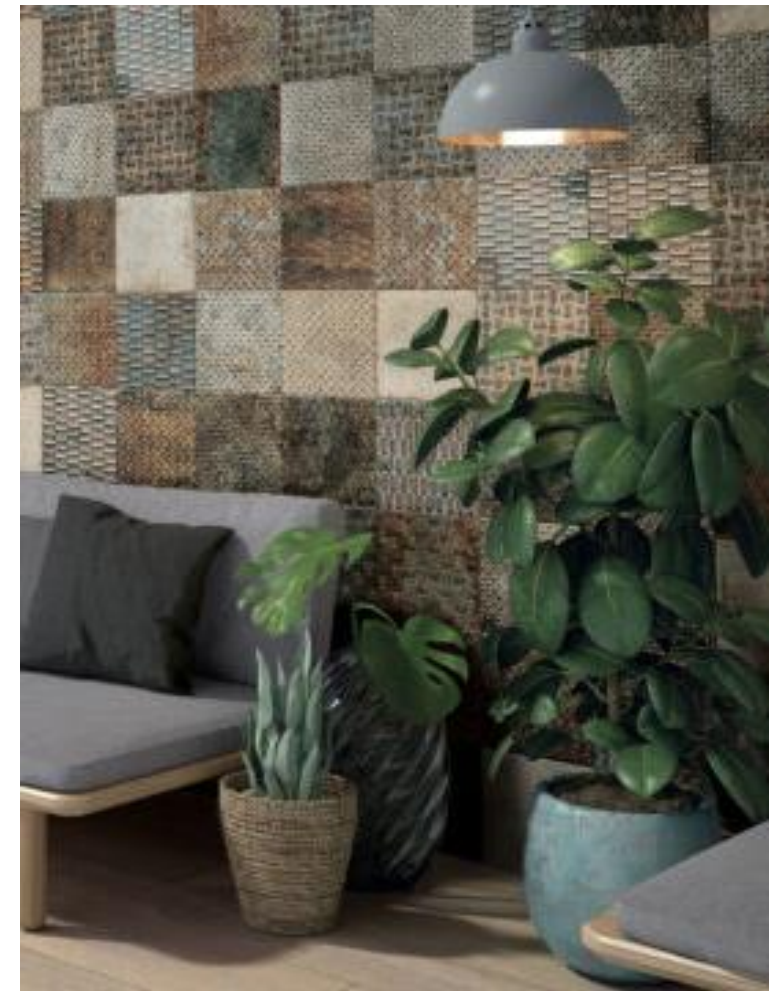

| Addictile Xtreme Structura
25x25cm